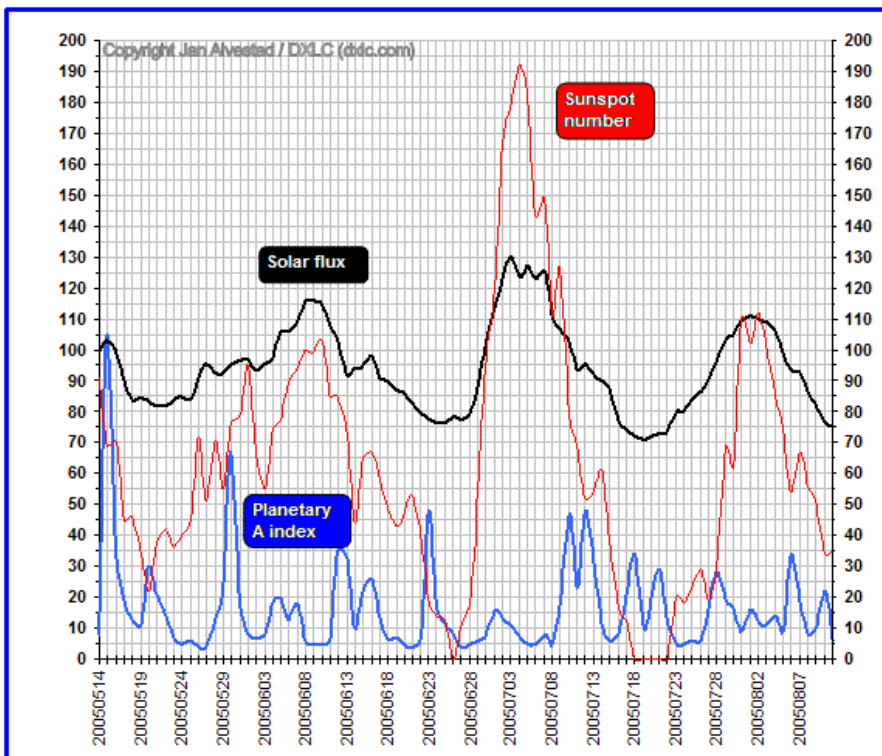

How to start:

<http://www.myradiobase.de/fmlist/ul_login.php> - Select your preferred language and click "Not registered?" to register. Your registration request will be processed within 24 hours. In the meantime, you can "continue as guest".

FMLIST is and will be non-commercial. It has even more potential - go, find out and share your news!

Please support this project - I hope it will contribute towards "better data, less double work, more time for listening"!

73, Günter Lorenz glorenz@lorenzsoft.de ... posted to the [Skywaves] email list in August