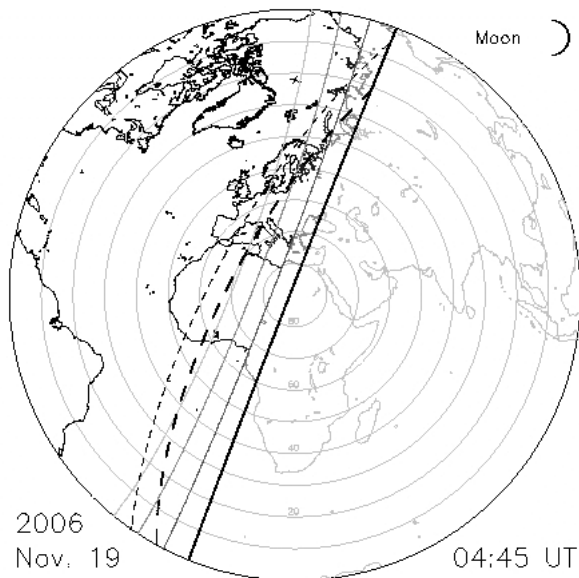

Time of maximum on November 19th

The calculated peak time of the outburst is 04:45 UT (Universal Time = Greenwich Mean Time). It will probably not last very long (i.e. meteor activity will rise and fall quite sharply) and so to see it you need to be in the right part of the world. You need it to be night-time, and you need the radiant (the point in the constellation Leo where the meteors radiate from) to be above the horizon.

In the following diagram, created by Robert H. McNaught (Australian National University), the regions shown are facing the radiant. However, the right hand half of the map is in daytime and the three bands down the middle are (right to left) civil, nautical and astronomical twilight. (The dashed lines denote moonrise and "lunar civil twilight", but in any case, the moon, being close to new, will not be a problem for this year's Leonids.)