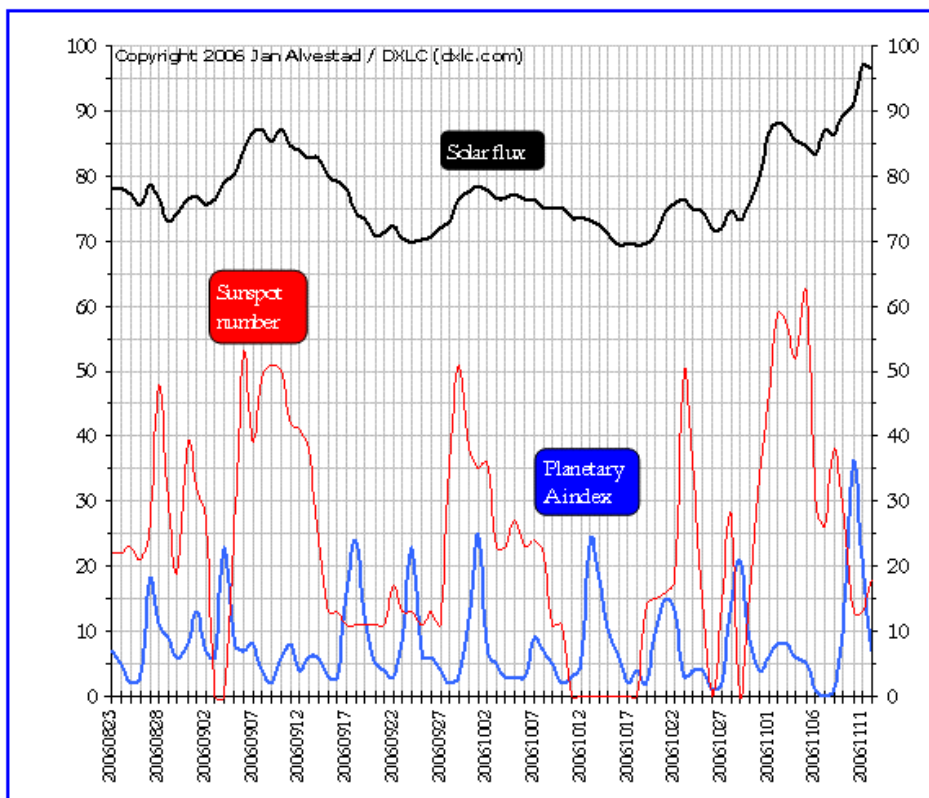

Apart from the encounter with the 1932 Leonid trail, there is a background to the Leonid shower for more than a week, at rather low rates (e.g. ZHR of 10 or so). Serious enthusiasts can observe for at least a few nights before and after the outburst, starting when Leo rises, in the middle of the night, until morning twilight.

Meteors in the outburst are expected to be quite faint, as in 1969; this makes it even more important than usual to be well away from artificial light pollution.

Last Revised: 2006 August 22nd

WWW contact:webmaster@arm.ac.uk

Solar Chart courtesy of
Jan Alvestad
DX Listeners Club
Norway
www.dxlc.com

Edited by –